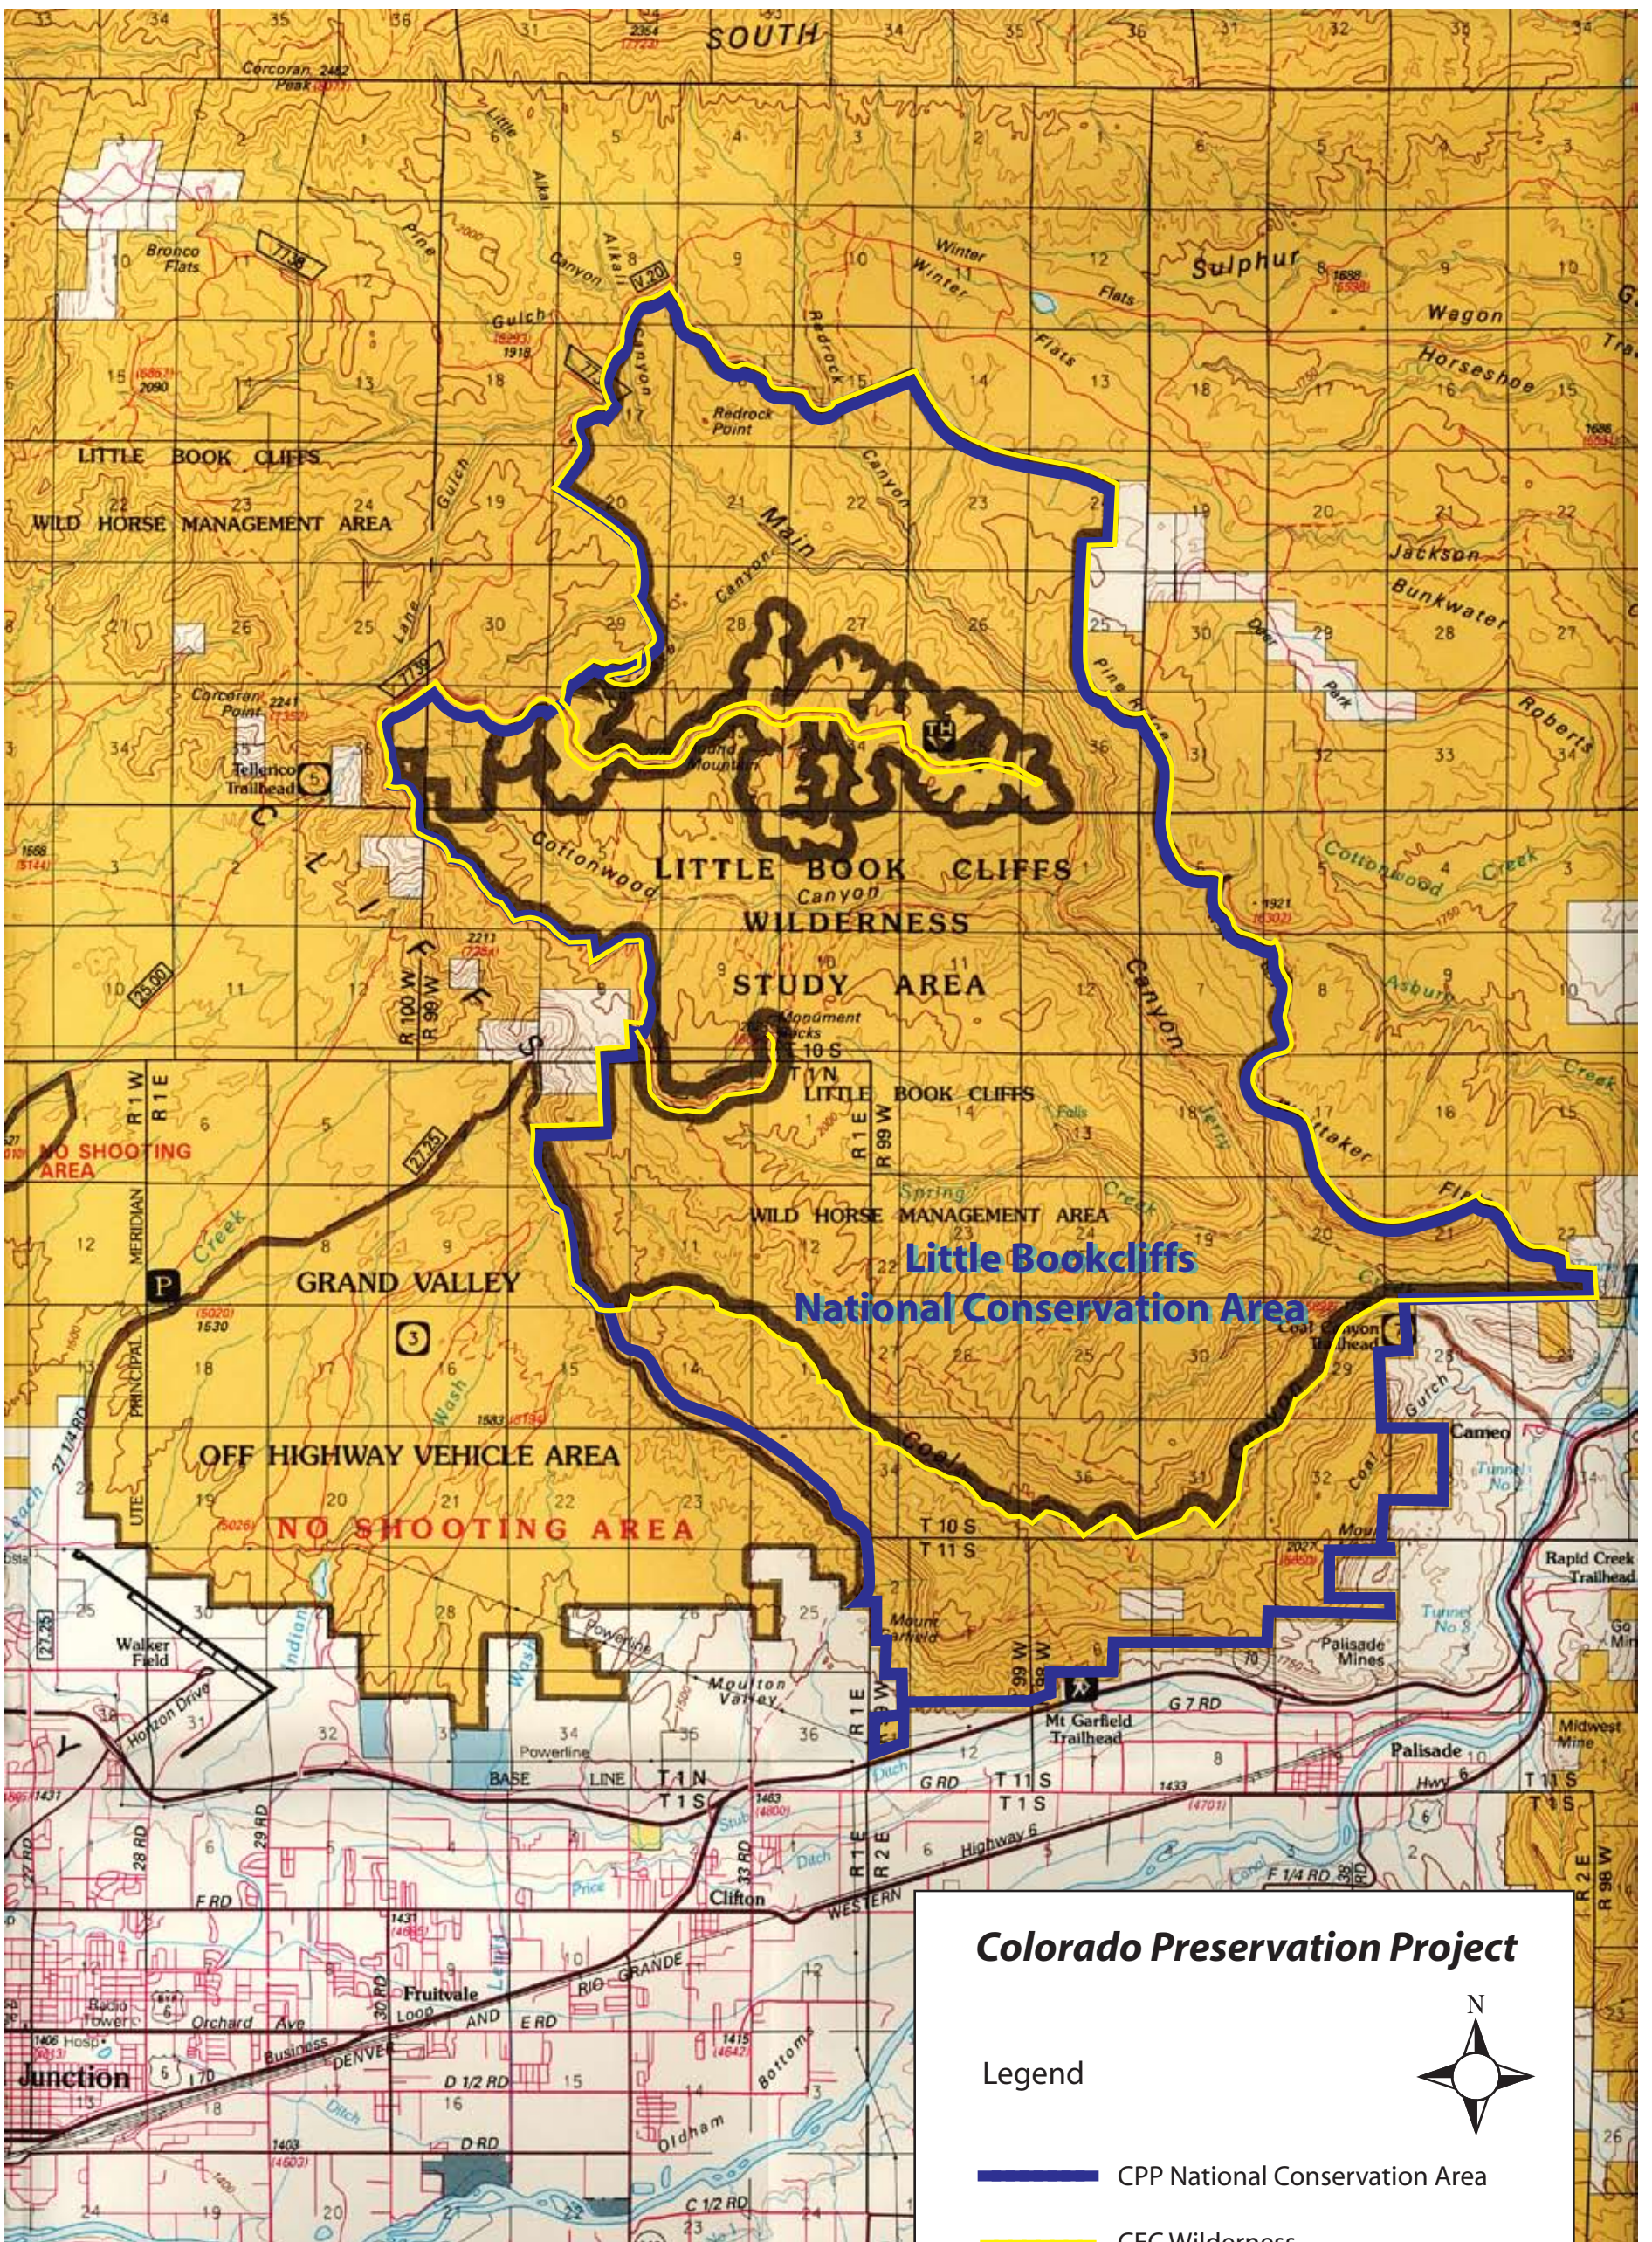

Little Bookcliffs National Conservation Area

Colorado Preservation Project

Legend

- CPP National Conservation Area
- CEC Wilderness
- BLM WSA boundary