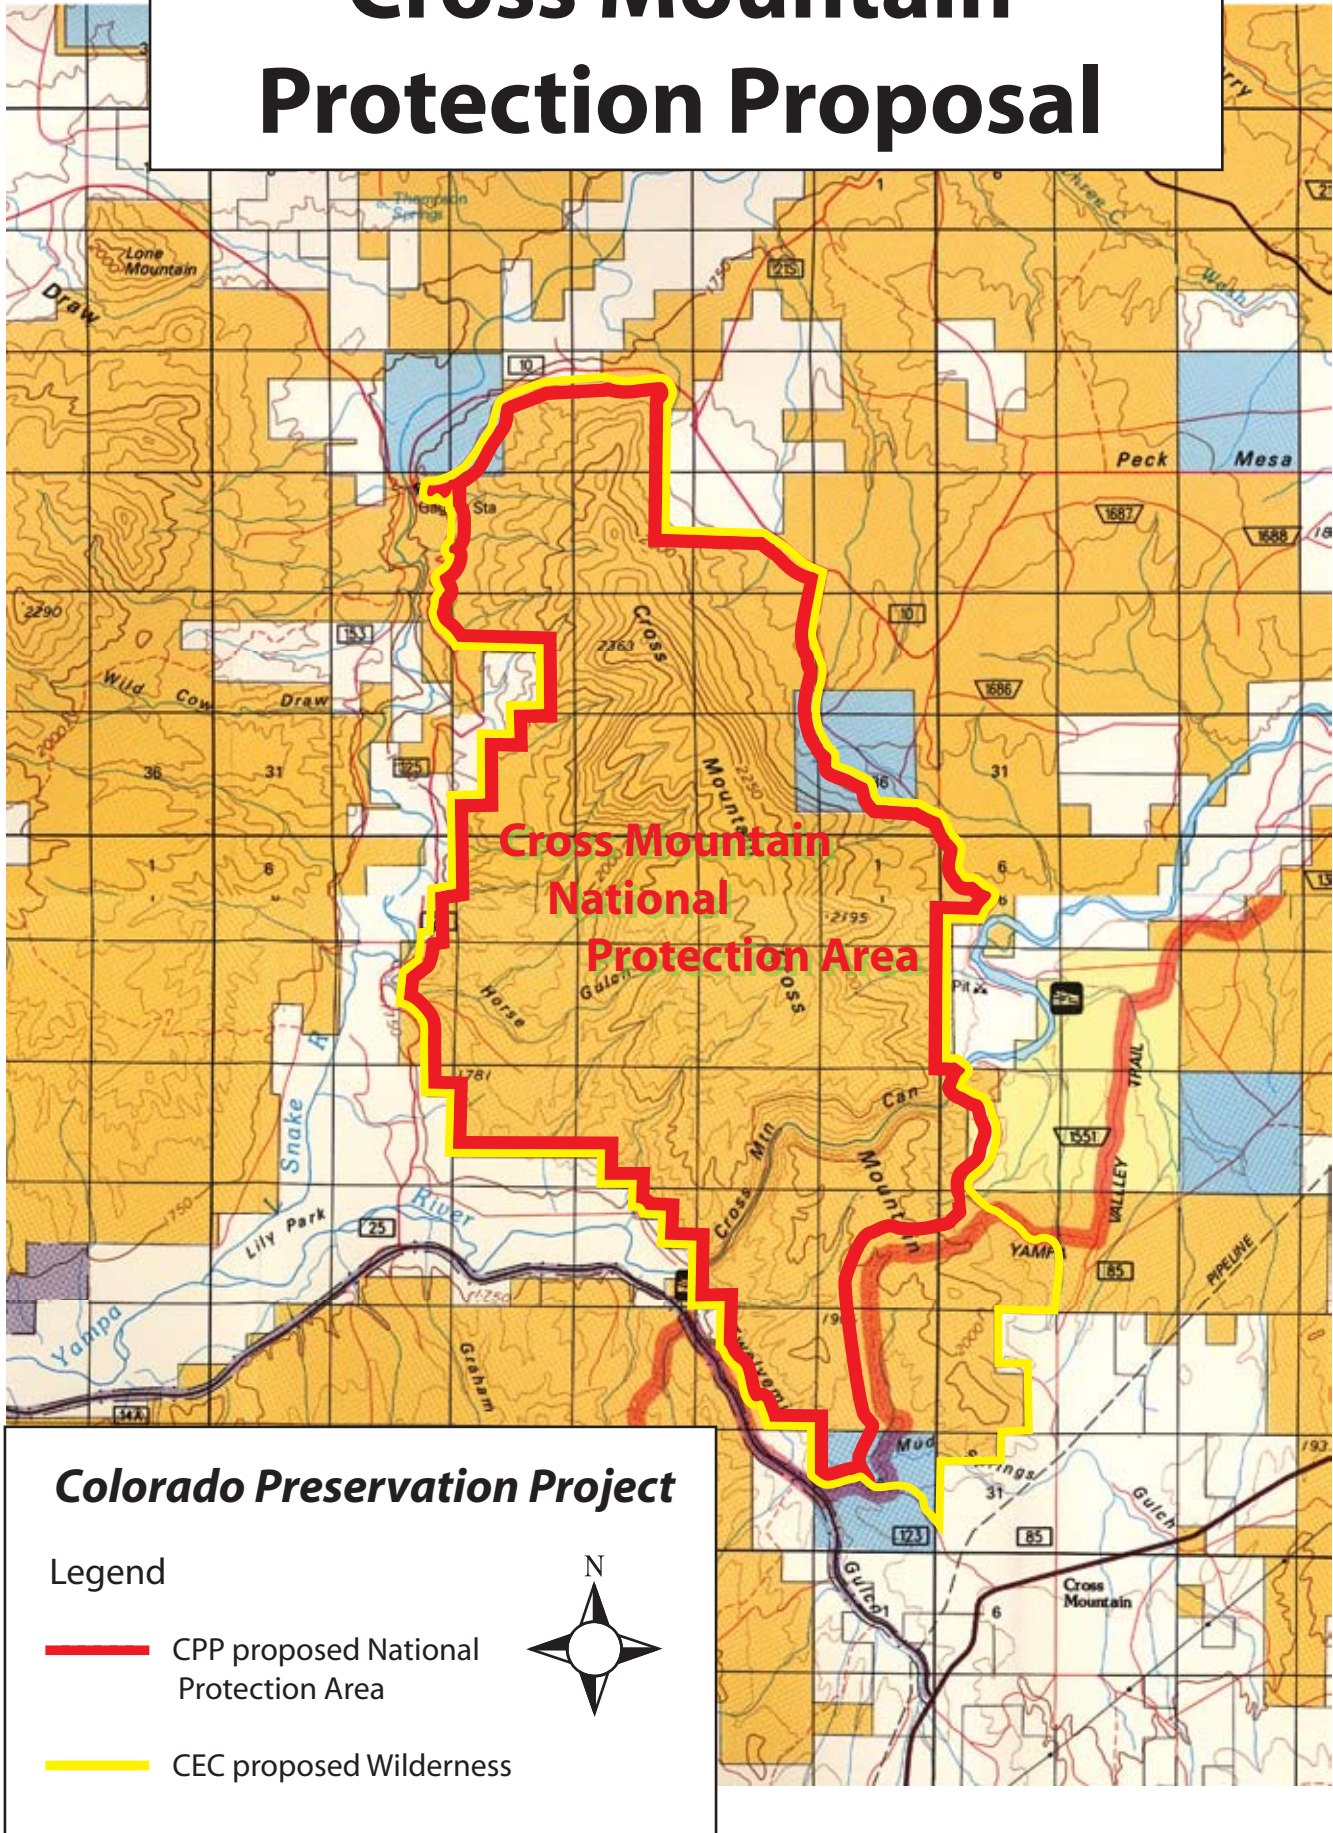

Cross Mountain Protection Proposal

Colorado Preservation Project

Legend

-  CPP proposed National Protection Area
-  CEC proposed Wilderness